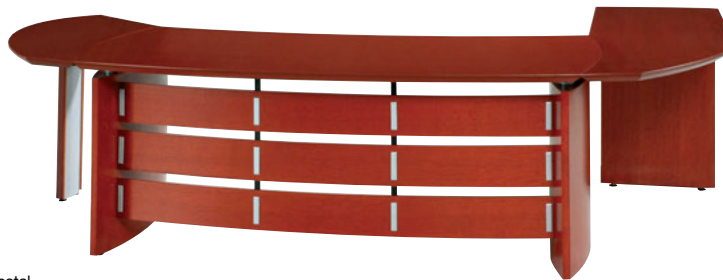

DIAMOND

MUV™ FIXED-HEIGHT STAND-UP WORKSTATION

ONLY
\$339⁰⁰

Cherry	Grey
1923CY	1923GR

45" high stand-up station with 3/4" melamine laminate work surface and shelves. Keyboard shelf extends 9-3/4", retracts under work surface. 24-3/4"W printer tray adjusts. Cable management. Mobile on four casters, (2 locking).

SAFCO

ROYAL SOVEREIGN STANDING WATER DISPENSER

ONLY
\$249⁰⁰

Dispenses both hot and cold water. LED indicator lights and display panel. Simple push button design. Safety lock for hot water. For use with standard 3 gallon and 5 gallon bottles. User-selectable Energy Saving Mode. Convenient storage compartment for cups. CETL certified. Energy Star listed. 1 Year Warranty. Free Standing, 3.2 L Cold/1.0 L Hot. 11.1"W x 13"D x 32.6"H

RWD-500W

TECHNO SERIES VENEER DESKS

FROM
\$849⁰⁰

- Available in 60" and 72"
- Curved return includes pedestal for support—available left or right
- Left or Right curved desk extension
- Unique curved slat modesty panel
- Book-matched #1 select grade Brazilianian hardwood veneer
- Finished in Fine Cherry.