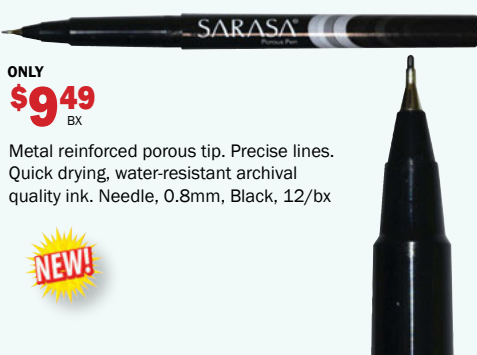

19228

ZEBRA® SARASA® POROUS PEN

ONLY
\$9.49
BX

Metal reinforced porous tip. Precise lines. Quick drying, water-resistant archival quality ink. Needle, 0.8mm, Black, 12/bx

66110

SCOTCH® EXPRESSIONS MASKING TAPE