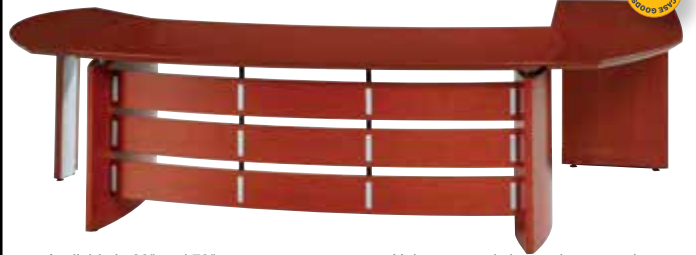

TECHNO SERIES VENEER DESKS

- Available in 60" and 72"
- Unique curved slat modesty panel
- Curved return includes pedestal for support—available left or right
- Book-matched #1 select grade Brazilian hardwood veneer
- Left or Right curved desk extension
- Finished in Fine Cherry.

TECH01CH	72" Curved desk	$ 949.00 ea	FROM
TECH02CH	60" Curved Desk	$ 899.00 ea	$899⁰⁰
TECH33LCH	Return with ped, left.....	$ 699.00 ea	
TECH33RCH	Return with ped, right.....	$ 699.00 ea	
TECH05LCH	Desk extension, left.....	$ 259.00 ea	
TECH05RCH	Desk extension, right.....	$ 259.00 ea	

ULTRA HIGH-BACK TILTER

ONLY
$299⁰⁰

- Tilter mechanism, Tilt-tension control
- Upright position tilt-lock
- Chrome base
- Dual wheel carpet casters are standard
- Shown in Luxhide Bonded Leather (PU30/BL20) Black

MVL11730