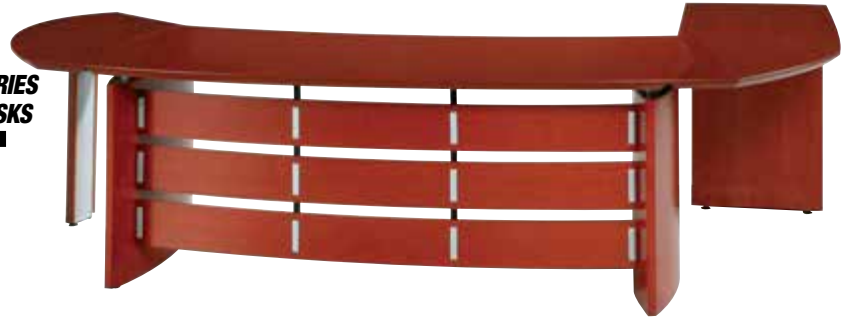

**TECHNO SERIES
VENEER DESKS**

FROM
$825³³

- Available in 60" and 72"
- Curved return includes pedestal for support—available left or right
- Left or Right curved desk extension
- Unique curved slat modesty panel
- Book-matched #1 select grade Brazilian hardwood veneer
- Finished in Fine Cherry.

TECH01CH	72" Curved desk	$ 866.99 ea
TECH02CH	60" Curved Desk	$ 825.33 ea
TECH33LCH	Return with ped, left	$ 635.27 ea
TECH33RCH	Return with ped, right	$ 635.27 ea
TECH05LCH	Desk extension, left	$ 234.33 ea
TECH05RCH	Desk extension, right	$ 234.33 ea

Rudnick