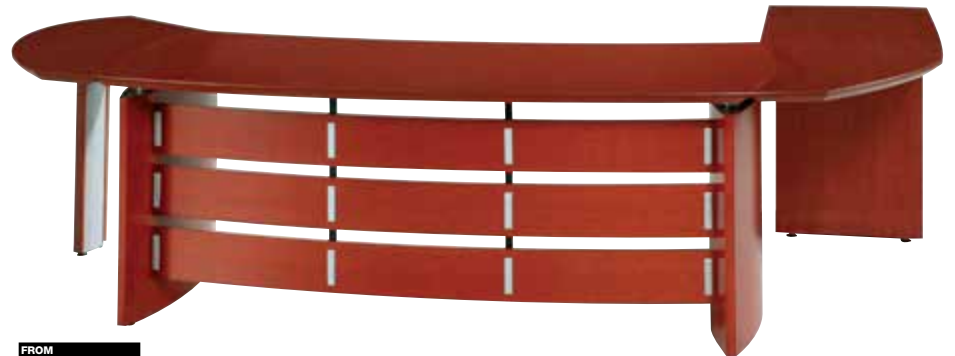

CLASSIC LAMINATE EXECUTIVE SUITE

ONLY
\$1,199⁰⁰

- All surfaces are laminated with thermal fused melamine in Cherry (CH), Mahogany (MH) or Espresso (ES) finish.
- Matching protective 3mm PVC radius edge detail.
- Full modesty panels
- Reversible configuration
- 71"W x 108"D x 65.5"H

DD120

71" Bullet desk (DD7135DBU), 48" Bridge (DD4824B), 4-door hutch (DD7115H), 71" Credenza shell (DD7124D), Undermount Box/Box/File pedestal (DDPBBF)

Shown in Cherry

QUARTET® INFINITY™ GLASS MARKER BOARDS

FROM
\$64⁹⁹

Tempered glass board will not stain or ghost. Ideal for heavy use, in spaces with regular traffic. Frameless board design blends seamlessly into any environment. Board is easy to install, vertically or horizontally, with included pass-through mounting hardware. Dry-erase paint markers are recommended. 15 year warranty.

20107	18" x 24", Frosted	\$ 64.99 ea
20108	36" x 24", Frosted	\$ 75.99 ea
20109	48" x 36", Frosted	\$ 169.99 ea
20111	48" x 72", Frosted	\$ 369.00 ea

TECHNO SERIES VENEER DESKS

FROM
\$849⁰⁰

- Available in 60" and 72"
- Curved return includes pedestal for support—available left or right
- Left or Right curved desk extension
- Unique curved slat modesty panel
- Book-matched #1 select grade Brazilian hardwood veneer
- Finished in Fine Cherry.