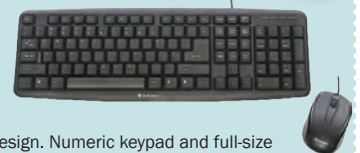

VERBATIM® SLIMLINE CORDED USB KEYBOARD AND MOUSE

ONLY **$16.49** EA

Slim, efficient design. Numeric keypad and full-size function keys. Compact, ergonomically designed mouse with precise optical tracking. Plug-and-play USB corded connection.

99202 Black